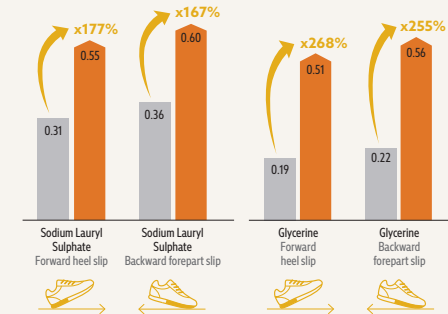

TESTING THE SLIP RESISTANCE OF OUR 4SG FOUR SEASONS GRIP OUTSOLE [EN ISO 20344:2021]