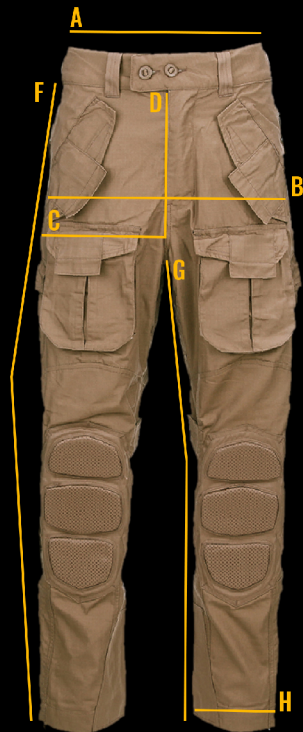

# 101INC OPERATOR PANTS - SIZE CHART

UNIT:CM

E = BACK CROTCH

		S	M	L	XL	2XL
<b>1/2 Waist</b>	A	39.5	42.5	45.5	48.5	51.5
<b>1/2 Hip</b>	B	50.5	53.5	56.5	59.5	62,5
<b>1/2 Thigh</b>	C	34.5	36	37.5	39	40.5
<b>Front Crotch (Without waist)</b>	D	26	27	28	29	30
<b>Back Crotch (Without waist)</b>	E	36	37	38	39	40
<b>Outseam (Without waist)</b>	F	102	104	106	108	110
<b>Inseam</b>	G	78	79	80	81	82
<b>1/2 Leg Bottom</b>	H	21	22	23	24	25